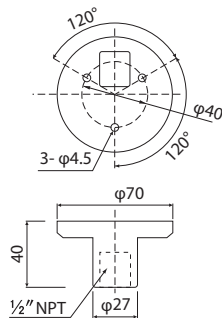

LU5 Upper Bracket

SZ-60-U

For φ21.7mm Pole

SZ-60NPT

For 1/2" NPT Pole

Pole

Steel Pole

800mm : **POLE-800S21**
300mm : **POLE-300S21**
100mm : **POLE-100S21**

Aluminum Pole

800mm : **POLE-800A21**
300mm : **POLE-300A21**
100mm : **POLE-100A21**

Black Aluminum Pole

800mm : **POLE-800A21K**
300mm : **POLE-300A21K**
100mm : **POLE-100A21K**

NPT Adaptor

SZ-904

SZ-903

Rubber Gasket

SZ-200A

Mounting Dimensions

(Unit: mm)

SZ-210

Mounting Dimension

(Unit: mm)