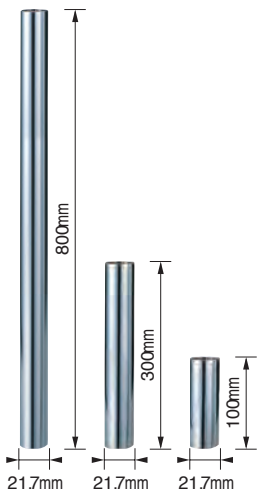

LU5 Upper Bracket

SZ-60-U

For φ21.7mm Pole

SZ-60NPT

For 1/2" NPT Pole

Pole

Steel Pole

800mm : **POLE-800S21**
300mm : **POLE-300S21**
100mm : **POLE-100S21**

Aluminum Pole

800mm : **POLE-800A21**
300mm : **POLE-300A21**
100mm : **POLE-100A21**

Black Aluminum Pole

800mm : **POLE-800A21K**
300mm : **POLE-300A21K**
100mm : **POLE-100A21K**

NPT Adaptor

SZ-904

SZ-903

Rubber Gasket

SZ-200A

Mounting Dimensions

(Unit: mm)

SZ-210

Mounting Dimension

(Unit: mm)