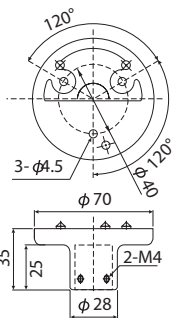

LU5 Upper Bracket

SZ-60-U

For φ21.7mm Pole

SZ-60NPT

For 1/2" NPT Pole

Pole

Steel Pole

800mm : **POLE-800S21**
300mm : **POLE-300S21**
100mm : **POLE-100S21**

Aluminum Pole

800mm : **POLE-800A21**
300mm : **POLE-300A21**
100mm : **POLE-100A21**

Black Aluminum Pole

800mm : **POLE-800A21K**
300mm : **POLE-300A21K**
100mm : **POLE-100A21K**

NPT Adaptor

SZ-904

SZ-903

Rubber Gasket

SZ-200A

Mounting Dimensions

(Unit: mm)

SZ-210

Mounting Dimension

(Unit: mm)