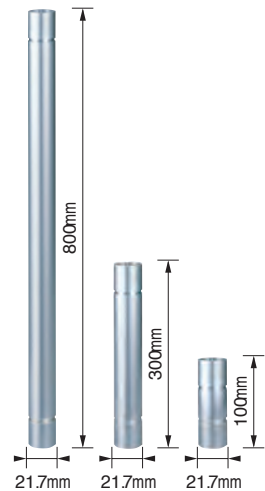

LU5 Upper Bracket

SZ-60-U

For φ21.7mm Pole

SZ-60NPT

For 1/2" NPT Pole

Pole

Steel Pole

800mm : **POLE-800S21**
300mm : **POLE-300S21**
100mm : **POLE-100S21**

Aluminum Pole

800mm : **POLE-800A21**
300mm : **POLE-300A21**
100mm : **POLE-100A21**

Black Aluminum Pole

800mm : **POLE-800A21K**
300mm : **POLE-300A21K**
100mm : **POLE-100A21K**

NPT Adaptor

SZ-904

SZ-903

Rubber Gasket

SZ-200A

Mounting Dimensions

(Unit: mm)

SZ-210

Mounting Dimension

(Unit: mm)