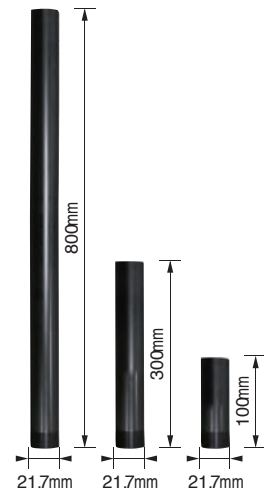

LU5 Upper Bracket

SZ-60-U

For φ21.7mm Pole

SZ-60NPT

For 1/2" NPT Pole

Pole

Steel Pole

800mm : **POLE-800S21**
300mm : **POLE-300S21**
100mm : **POLE-100S21**

Aluminum Pole

800mm : **POLE-800A21**
300mm : **POLE-300A21**
100mm : **POLE-100A21**

Black Aluminum Pole

800mm : **POLE-800A21K**
300mm : **POLE-300A21K**
100mm : **POLE-100A21K**

NPT Adaptor

SZ-904

SZ-903

Rubber Gasket

SZ-200A

Mounting Dimensions

(Unit: mm)

SZ-210

Mounting Dimension

(Unit: mm)