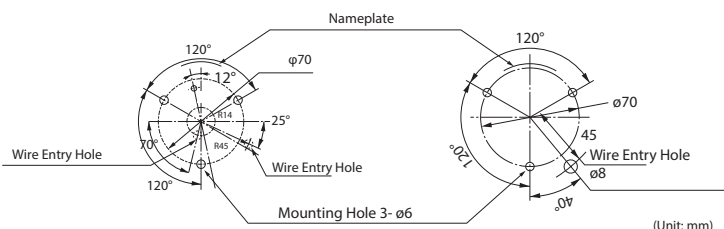

LU5 Upper Bracket

SZ-60-U

For φ21.7mm Pole

SZ-60NPT

For 1/2" NPT Pole

Pole

Steel Pole

800mm : **POLE-800S21**
300mm : **POLE-300S21**
100mm : **POLE-100S21**

Aluminum Pole

800mm : **POLE-800A21**
300mm : **POLE-300A21**
100mm : **POLE-100A21**

Black Aluminum Pole

800mm : **POLE-800A21K**
300mm : **POLE-300A21K**
100mm : **POLE-100A21K**

NPT Adaptor

SZ-904

SZ-903

Rubber Gasket

SZ-200A

Mounting Dimensions

(Unit: mm)

SZ-210

Mounting Dimension

(Unit: mm)