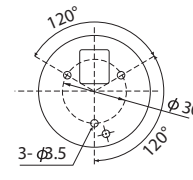

LU5 Upper Bracket

SZ-60-U

For φ21.7mm Pole

SZ-60NPT

For 1/2" NPT Pole

Pole

Steel Pole

800mm : **POLE-800S21**
300mm : **POLE-300S21**
100mm : **POLE-100S21**

Aluminum Pole

800mm : **POLE-800A21**
300mm : **POLE-300A21**
100mm : **POLE-100A21**

Black Aluminum Pole

800mm : **POLE-800A21K**
300mm : **POLE-300A21K**
100mm : **POLE-100A21K**

NPT Adaptor

SZ-904

SZ-903

Rubber Gasket

SZ-200A

Mounting Dimensions

(Unit: mm)

SZ-210

Mounting Dimension

(Unit: mm)