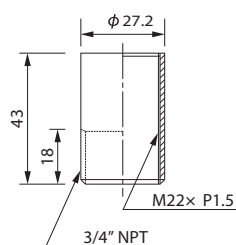

LU5 Upper Bracket

SZ-60-U

For φ21.7mm Pole

SZ-60NPT

For 1/2" NPT Pole

Pole

Steel Pole

800mm : **POLE-800S21**
300mm : **POLE-300S21**
100mm : **POLE-100S21**

Aluminum Pole

800mm : **POLE-800A21**
300mm : **POLE-300A21**
100mm : **POLE-100A21**

Black Aluminum Pole

800mm : **POLE-800A21K**
300mm : **POLE-300A21K**
100mm : **POLE-100A21K**

NPT Adaptor

SZ-904

SZ-903

Rubber Gasket

SZ-200A

Mounting Dimensions

(Unit: mm)

SZ-210

Mounting Dimension

(Unit: mm)