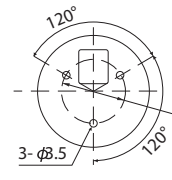

LU5 Upper Bracket

SZ-60-U

For φ21.7mm Pole

SZ-60NPT

For 1/2" NPT Pole

Pole

Steel Pole

800mm : **POLE-800S21**
300mm : **POLE-300S21**
100mm : **POLE-100S21**

Aluminum Pole

800mm : **POLE-800A21**
300mm : **POLE-300A21**
100mm : **POLE-100A21**

Black Aluminum Pole

800mm : **POLE-800A21K**
300mm : **POLE-300A21K**
100mm : **POLE-100A21K**

NPT Adaptor

SZ-904

SZ-903

Rubber Gasket

SZ-200A

Mounting Dimensions

(Unit: mm)

SZ-210

Mounting Dimension

(Unit: mm)