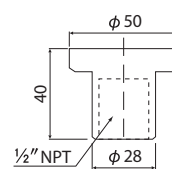

LU5 Upper Bracket

SZ-60-U

For φ21.7mm Pole

SZ-60NPT

For 1/2" NPT Pole

Pole

Steel Pole

800mm : **POLE-800S21**
300mm : **POLE-300S21**
100mm : **POLE-100S21**

Aluminum Pole

800mm : **POLE-800A21**
300mm : **POLE-300A21**
100mm : **POLE-100A21**

Black Aluminum Pole

800mm : **POLE-800A21K**
300mm : **POLE-300A21K**
100mm : **POLE-100A21K**

NPT Adaptor

SZ-904

SZ-903

Rubber Gasket

SZ-200A

Mounting Dimensions

(Unit: mm)

SZ-210

Mounting Dimension

(Unit: mm)