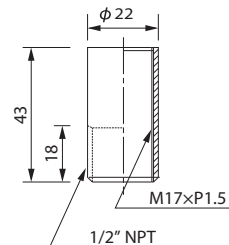

LU5 Upper Bracket

SZ-60-U

For φ21.7mm Pole

SZ-60NPT

For 1/2" NPT Pole

Pole

Steel Pole

800mm : **POLE-800S21**
300mm : **POLE-300S21**
100mm : **POLE-100S21**

Aluminum Pole

800mm : **POLE-800A21**
300mm : **POLE-300A21**
100mm : **POLE-100A21**

Black Aluminum Pole

800mm : **POLE-800A21K**
300mm : **POLE-300A21K**
100mm : **POLE-100A21K**

NPT Adaptor

SZ-904

SZ-903

Rubber Gasket

SZ-200A

Mounting Dimensions

(Unit: mm)

SZ-210

Mounting Dimension

(Unit: mm)