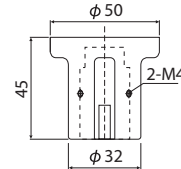

LU5 Upper Bracket

SZ-60-U

For φ21.7mm Pole

SZ-60NPT

For 1/2" NPT Pole

Pole

Steel Pole

800mm : **POLE-800S21**
300mm : **POLE-300S21**
100mm : **POLE-100S21**

Aluminum Pole

800mm : **POLE-800A21**
300mm : **POLE-300A21**
100mm : **POLE-100A21**

Black Aluminum Pole

800mm : **POLE-800A21K**
300mm : **POLE-300A21K**
100mm : **POLE-100A21K**

NPT Adaptor

SZ-904

SZ-903

Rubber Gasket

SZ-200A

Mounting Dimensions

(Unit: mm)

SZ-210

Mounting Dimension

(Unit: mm)