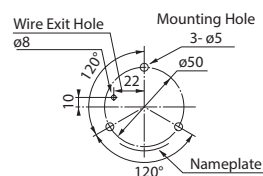

Aluminum Pole

800mm : **POLE-800A21**
300mm : **POLE-300A21**
100mm : **POLE-100A21**

Black Aluminum Pole

800mm : **POLE-800A21K**
300mm : **POLE-300A21K**
100mm : **POLE-100A21K**

NPT Adaptor

SZ-904

SZ-903

Rubber Gasket

SZ-200A

Mounting Dimensions

(Unit: mm)

SZ-210

Mounting Dimension

(Unit: mm)